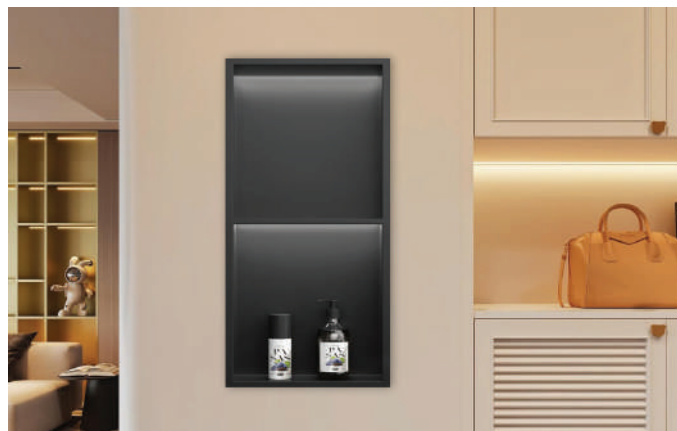

A212101
Wall Type
Rain Shower
with shower arm

A20131
Shower head
with shower arm

A20154
Shower head
with shower arm

**WALL
NICHE**

WALL NICHE

BK1028
100x28x12cm
1.2mm thickness
SS304, brushed matt grey

BK6028
61x28x12cm
1.2mm thickness
SS304, brushed matt grey