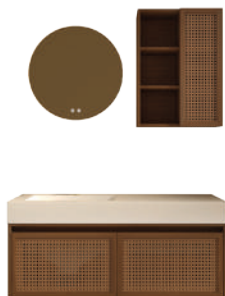

Eco-Friendly

Durable

Water
Resistant

BATH FURNITURE

Wood Veener

NEW

Rattan T-1200

Master Cabinet 120 x 50 x 40 cm
Lighted Mirror 60 dia.