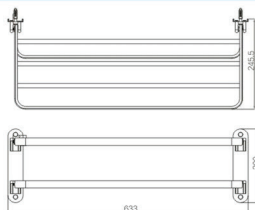

KL6405

Towel Rack
Aluminum

KL6402

Double Towel
Bar Aluminum

KL6401

Single Towel
Bar Aluminum

KL6403

Towel Ring
Aluminum

KL6407

Toilet Paper
Aluminum