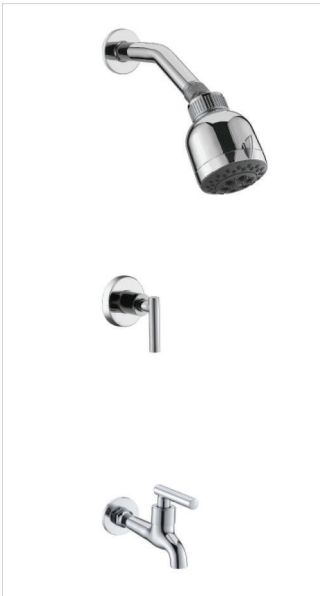

KT 04

Single line lever type faucet with telephone shower