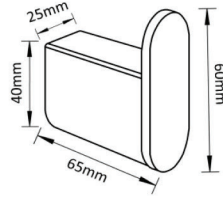

BA-003-08

Tissue Hook
Black SS304