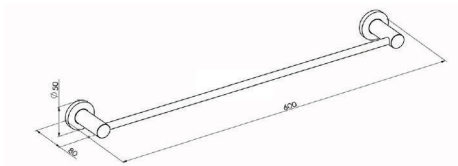

KL52801

Stainless Steel 304
Single Towel Bar
Nickel Brush