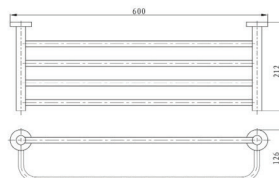

SS304
Towel Ring
Nickel Brushed

KL71 SERIES

COOL
Bath System™
Simply Better.

KL-71815

SS 304
Towel Shelf

KL-71801

SS 304
Towel Bar

KL71802