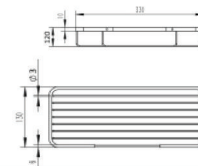

AB-03

Single Basket
Polished SS304