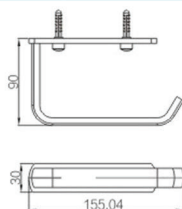

KL6401

Single Towel
Bar Aluminum

KL6403

Towel Ring
Aluminum

KL6407

Toilet Paper
Aluminum

KL6404

Robe Hook
Aluminum