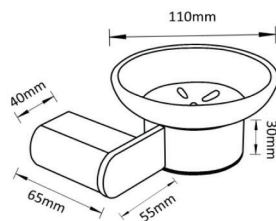

COAL SERIES

CELEBRATING
YEARS **20**

COOL
Bath System...
Simply Better.

BA-003-05

Hook
Black SS304

BA-003-08

Tissue Hook
Black SS304

BA-003-06

Tissue Hook
Black SS304

BA-003-09

Soap Holder
Black SS304