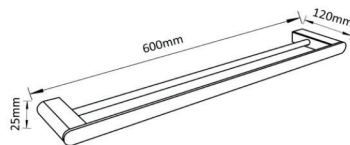

BA-003-02

Double Towel Bar
Gun Grey SS304