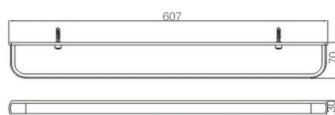

KL6401

Single Towel
Bar Aluminum

KL6403

Towel Ring
Aluminum