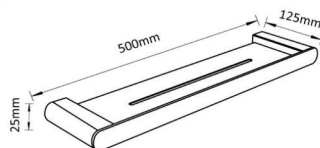

BA-003-04

Single Glass Shelf
Gun Grey SS304