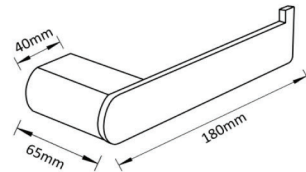

BA-003-09

Soap Holder
Black SS304