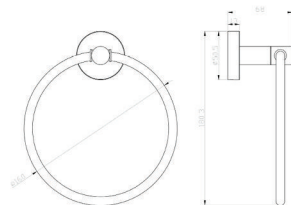

KL71 SERIES

CELEBRATING
YEARS **20**

COOL
Bath System...
Simply Better.

KL71805

Stainless Steel 304
Robe Hook
Nickel Brushed

KL71810

Stainless Steel 304
Paper Holder
Nickel Brushed

KL-71809

SS 304 Soap Basket

KL71811

SS304
Towel Ring
Nickel Brushed