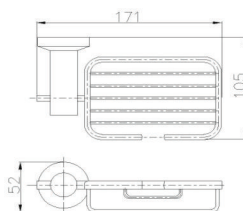

KL52 SERIES

COOL
Bath System...
Simply Better.

KL52810

Stainless Steel 304
Paper Holder
Nickel Brush

KL52809

SS304
Soap Basket
Nickle Brushed

KL52805

Stainless Steel 304
Robe Hook
Nickel Brush

KL52801

Stainless Steel 304
Single Towel Bar
Nickel Brush