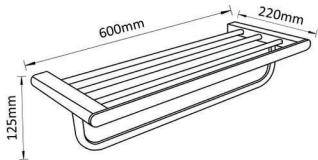

BA-003-01

Double Towel Bar
Black SS304