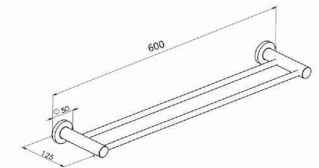

KL52802

Stainless Steel 304
Double Towel Bar
Nickel Brush

SUPPORT BARS

CELEBRATING
YEARS 20

COOL
Bath System...
Simply Better.

GB-3213-30S

Grab Bar Satin
SS304
Size 30cm

30205BP