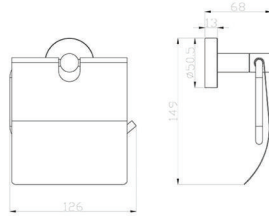

KL-71809

SS 304 Soap Basket