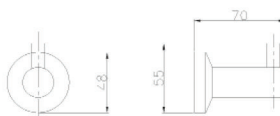

KL52805

Stainless Steel 304
Robe Hook
Nickel Brush