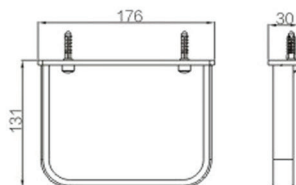

KL6407

Toilet Paper
Aluminum