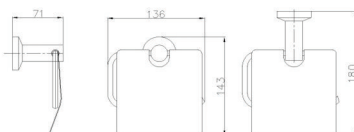

Double Towel Bar
Nickel Brushed SS304

KL71803

SS304, Glass Shelf, Nickel Brushed

KL52 SERIES

COOL
Bath System...
Simply Better.

KL52810

Stainless Steel 304
Paper Holder
Nickel Brush

KL52809