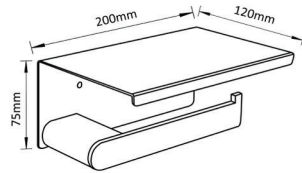

Single Glass Shelf
Black SS304

COAL SERIES

CELEBRATING
YEARS **20**

COOL
Bath System...
Simply Better.

BA-003-05

Hook
Black SS304

BA-003-08

Tissue Hook
Black SS304