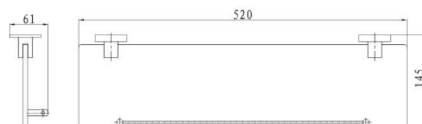

KL71 SERIES

COOL
Bath System™
Simply Better.

KL-71815

SS 304
Towel Shelf

KL-71801

SS 304
Towel Bar

KL71802

Double Towel Bar
Nickel Brushed SS304

KL71803

SS304, Glass Shelf, Nickel Brushed