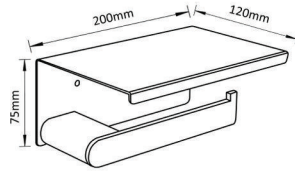

BA-003-08

Tissue Hook
Gun Grey SS304

BA-003-06

Tissue Hook
Gun Grey SS304