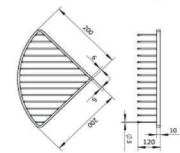

BASKETS

CELEBRATING
YEARS **20**

COOL
Bath System...
Simply Better.

AB-01

Single Basket
Polished SS304

AB-01

Single Basket
Brushed SS304

AB-02

Single Basket
Polished SS304

AB-02

Single Basket
Brushed SS304

AB-03

Single Basket
Polished SS304

AB-03

Single Basket
Brushed SS304