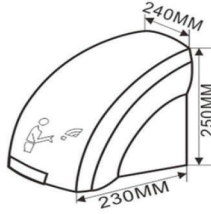

Technical Data Sheet

Voltage: 220V/50Hz
Air Temperature: 50°C (D= 10 cm,
Room Temperature= 25°C)
Sensor Range: 5-15 cm
Protection Level: IP21
Electrical Isolation: CLASS 2
Material: ABS Plastic
Motor: Brush Motor, 2300RPM
Finish: White