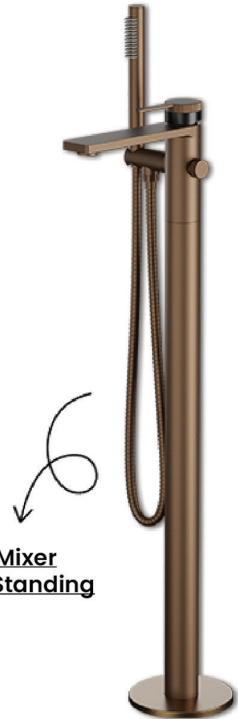

**Bath Mixer
Wall Mounted**

**Bath Mixer
Free Standing**

Be bold, be stylish, be functional.

CORAL SERIES

Brush Rose Gold

High Quality
Cartridge

Neoperl
Aerator

Smooth Turn

Electroplated
Coating

Basin Mixer

High Basin Mixer

Bath Mixer
Wall Mounted

Bath Mixer
Free Standing

BRASS FITTINGS

COOL
Bath System™
Simply Better.

COAL Series