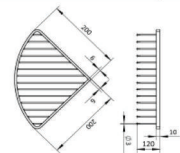

AB-03

Single Basket
Brushed SS304