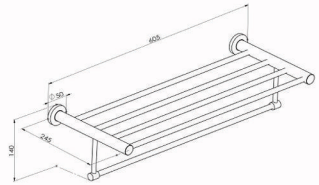

KL52815

Stainless Steel 304
Towel Shelf
Nickel Brushed