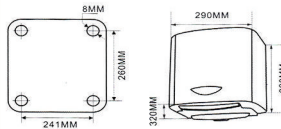

Technical Data Sheet

Voltage: 220V/50Hz, 4A, 1000W
Air Temperature: 40°C (D= 10 cm,
Room Temperature= 25°C)
Air Velocity: 30M/S
Drying Time: 10 to 15 seconds
Sensor Range: 5-15 cm
Protection Level: IP21
Electrical Isolation: CLASS 2
Material: ABS Plastic
Motor: Brush Motor, 22000 RPM
Available Finish: Any Finish