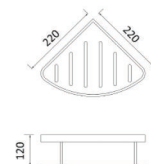

AB-06

Single Basket
Brushed SS304