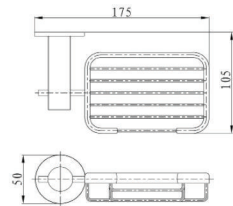

COOL
Bath System...
Simply Better.

KL71805

Stainless Steel 304
Robe Hook
Nickel Brushed

KL71810

Stainless Steel 304
Paper Holder
Nickel Brushed

KL-71809

SS 304 Soap Basket

KL71811