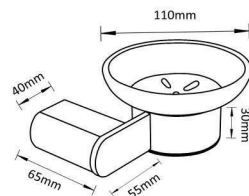

SLATE SERIES

CELEBRATING
YEARS **20**

COOL
Bath System...
Simply Better.

BA-003-05

Hook
Gun Grey SS304

BA-003-08

Tissue Hook
Gun Grey SS304

BA-003-06

Tissue Hook
Gun Grey SS304

BA-003-09

Soap Holder
Gun Grey SS304