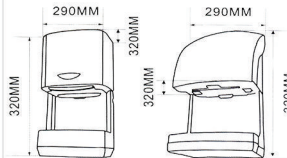

Technical Data Sheet

Voltage: 220V/50Hz, 4A, 1000W
Air Temperature: 40°C (D= 10 cm,
Room Temperature= 25°C)
Air Velocity: 30M/S
Drying Time: 10 to 15 seconds
Sensor Range: 5-15 cm
Protection Level: IP21
Electrical Isolation: CLASS 2
Material: ABS Plastic
Motor: Brush Motor, 22000 RPM
Available Finish: Any Finish