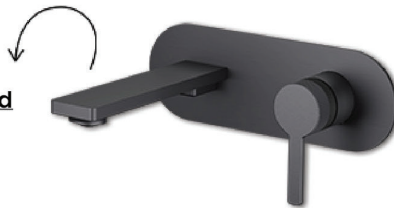

**Bath Mixer
Wall Mounted**

**Bath Mixer
Free Standing**

Be bold, be stylish, be functional.

CORAL SERIES

Brush Rose Gold

High Quality
Cartridge

Neoperl
Aerator

Smooth Turn