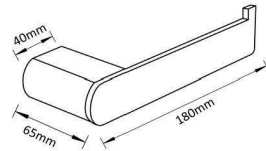

BA-003-09

Soap Holder
Gun Grey SS304