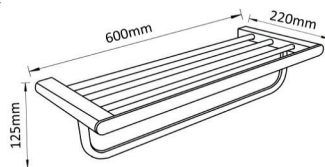

Sink Strainer Satin
SS304
114mm dia

BATHROOM ACCESSORIES

SLATE SERIES

CELEBRATING
20
YEARS

COOL
Bath System™
Simply Better.

BA-003-01

Double Towel Bar
Gun Grey SS304

BA-003-02