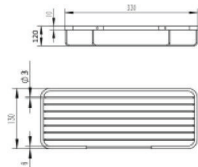

AB-02

Single Basket
Brushed SS304