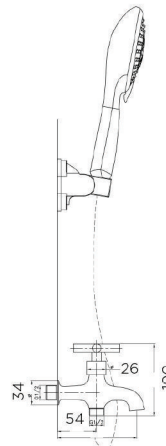

IN-WALL SHOWER Fittings

KT 09

Two way cross type faucet
with telephone shower

KT 10

Single line cross type faucet
with telephone shower