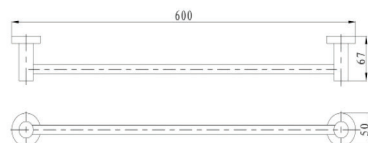

SS304
Towel Ring
Nickel Brushed

KL71 SERIES

COOL
Bath System™
Simply Better.

KL-71815

SS 304
Towel Shelf

KL-71801

SS 304
Towel Bar

KL71802