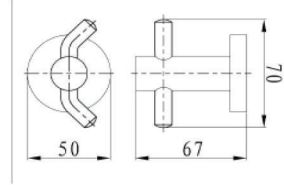

KL71810

Stainless Steel 304
Paper Holder
Nickel Brushed