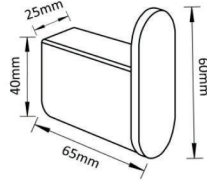

SLATE SERIES

CELEBRATING
YEARS **20**

COOL
Bath System...
Simply Better.

BA-003-05

Hook
Gun Grey SS304

BA-003-08

Tissue Hook
Gun Grey SS304

BA-003-06

Tissue Hook
Gun Grey SS304

BA-003-09

Soap Holder
Gun Grey SS304