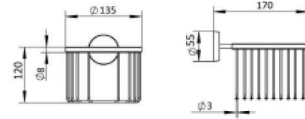

AB-01

Single Basket
Brushed SS304