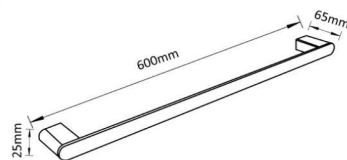

BA-003-03

Towel Bar
Gun Grey SS304