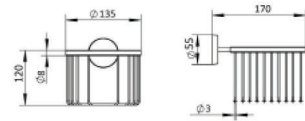

AB-02

Single Basket
Polished SS304