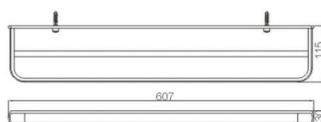

PH-19-B

Double Paper Holder Brushed SS304

PH-19-P

Double Paper Holder Polished SS304

KL6405

Towel Rack
Aluminum

KL6402

Double Towel
Bar Aluminum