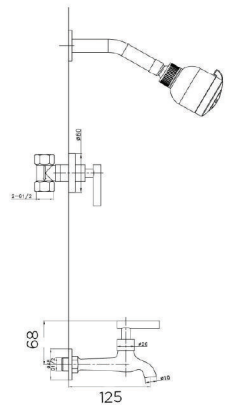

IN-WALL SHOWER Fittings

KT 03

Two way lever type faucet with telephone shower

KT 04

Single line lever type faucet with telephone shower